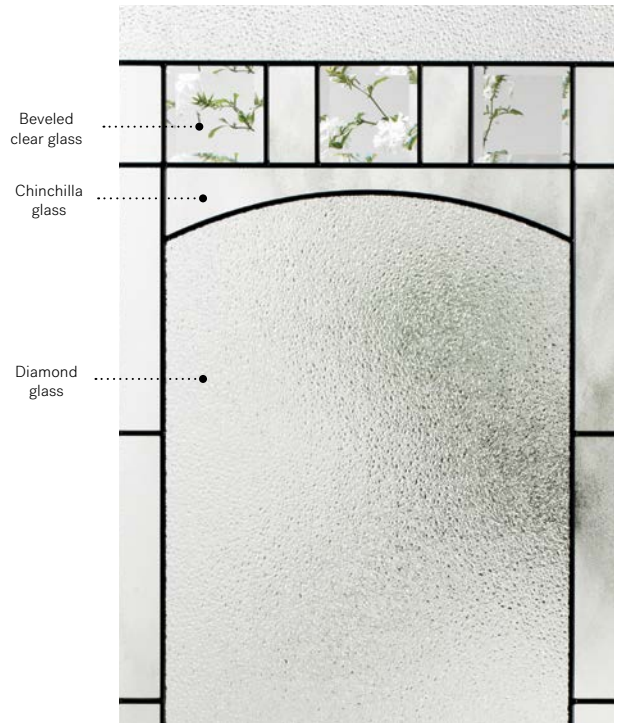

Bistro

With its arched central piece crowned by beveled clear glass, Bistro offers a consistently classic and natural look. Bistro will rejuvenate any exterior.

Stained glass: Chinchilla glass, beveled clear glass and Diamond glass

Caming: Zinc or Patina

Frames: Contemporary, NovaPVC or stainable

Sidelites and transoms: Looks great accompanied by Chinchilla glass

Available in custom sizes

Privacy level **3/5**
SEMI-PRIVATE

Frames	22" x 64"		22" x 48"		22" x 36"		22" x 17"		22" x 14 7/16"	
	Zinc	Pat.	Zinc	Pat.	Zinc	Pat.	Zinc	Pat.	Zinc	Pat.
Contemporary	10-258-060-010	012	10-258-057-011	013	10-258-050-011	013	10-258-259-007	009	10-258-260-007	001
NovaPVC	10-258-060-009	001	10-258-057-010	001	10-258-050-010	001	10-258-259-005	001	10-258-260-006	008
Stainable	10-258-060-011	005	10-258-057-012	005	10-258-050-012	006	10-258-259-008	004	N/A	