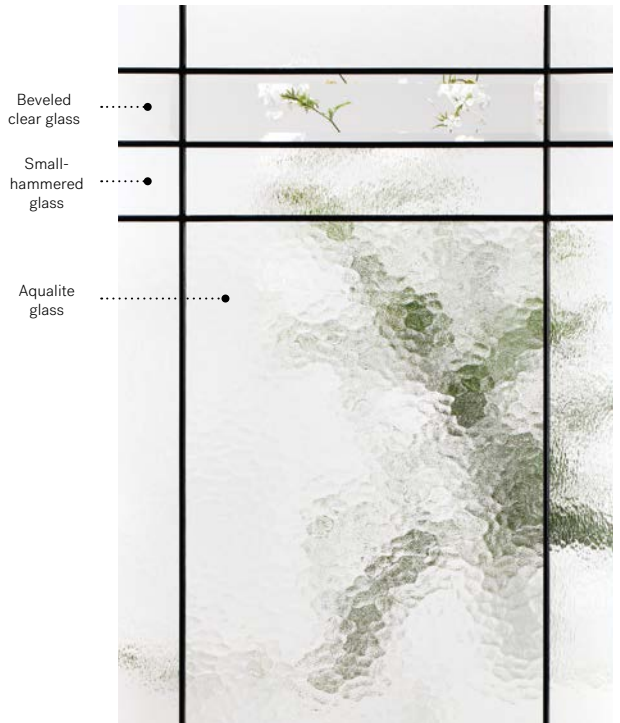

Celeste

Celeste stained glass
for your garage door.

Visit garaga.com/celeste
Details on p. 111.

Orleans steel door with Prestige mouldings p.21. Celeste 22" x 48" doorglass with 8" x 48" sidelite p.69.

Celeste

Celeste juxtaposes different types of glass within its patina coming, creating a delicate geometric pattern with a refined and balanced light effect.

Stained glass: Beveled clear glass, Small-hammered glass and Aqualite glass

Caming: Patina

Frames: Contemporary, NovaPVC or stainable

Sidelites and transoms: Looks great accompanied by clear glass

Available in custom sizes

Privacy level

3/5

SEMI-PRIVATE

Frames 22" x 64"