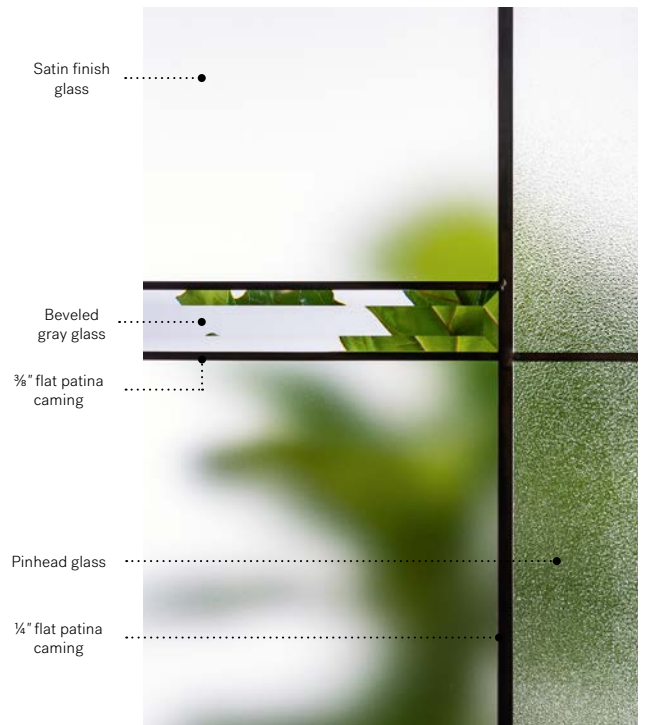

Belmont

Belmont is a stained glass model with an urban look designed for today's architectural styles. Its minimalist, asymmetrical composition of flat black patina caming and satin finish glass fits perfectly with the volumes and materials found in the architecture of contemporary houses. Paired with a satin black handle, Belmont's elegance is unrivaled.

Stained glass: Satin finish glass, beveled gray glass and Pinhead glass

Caming: 1/2" wide flat patina caming and 1/4" wide flat patina caming

Frames: Contemporary or NovaPVC

Sidelites and transoms: Looks great accompanied by satin finish glass
Available in custom sizes

Privacy level

3/5

SEMI-PRIVATE