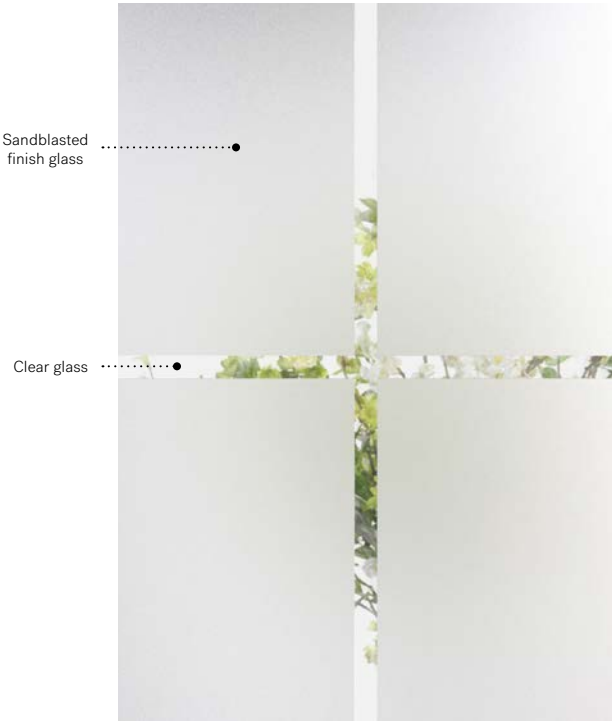

NEW

Balance

An homage to classic grills with a modern touch. Balance is composed of sandblasted finish glass showcasing elegant intersecting clear glass lines, offering both privacy and visibility. Though tailored for modern-farmhouse style homes, this model effortlessly transforms classic exteriors, infusing them with a fresh, updated look.