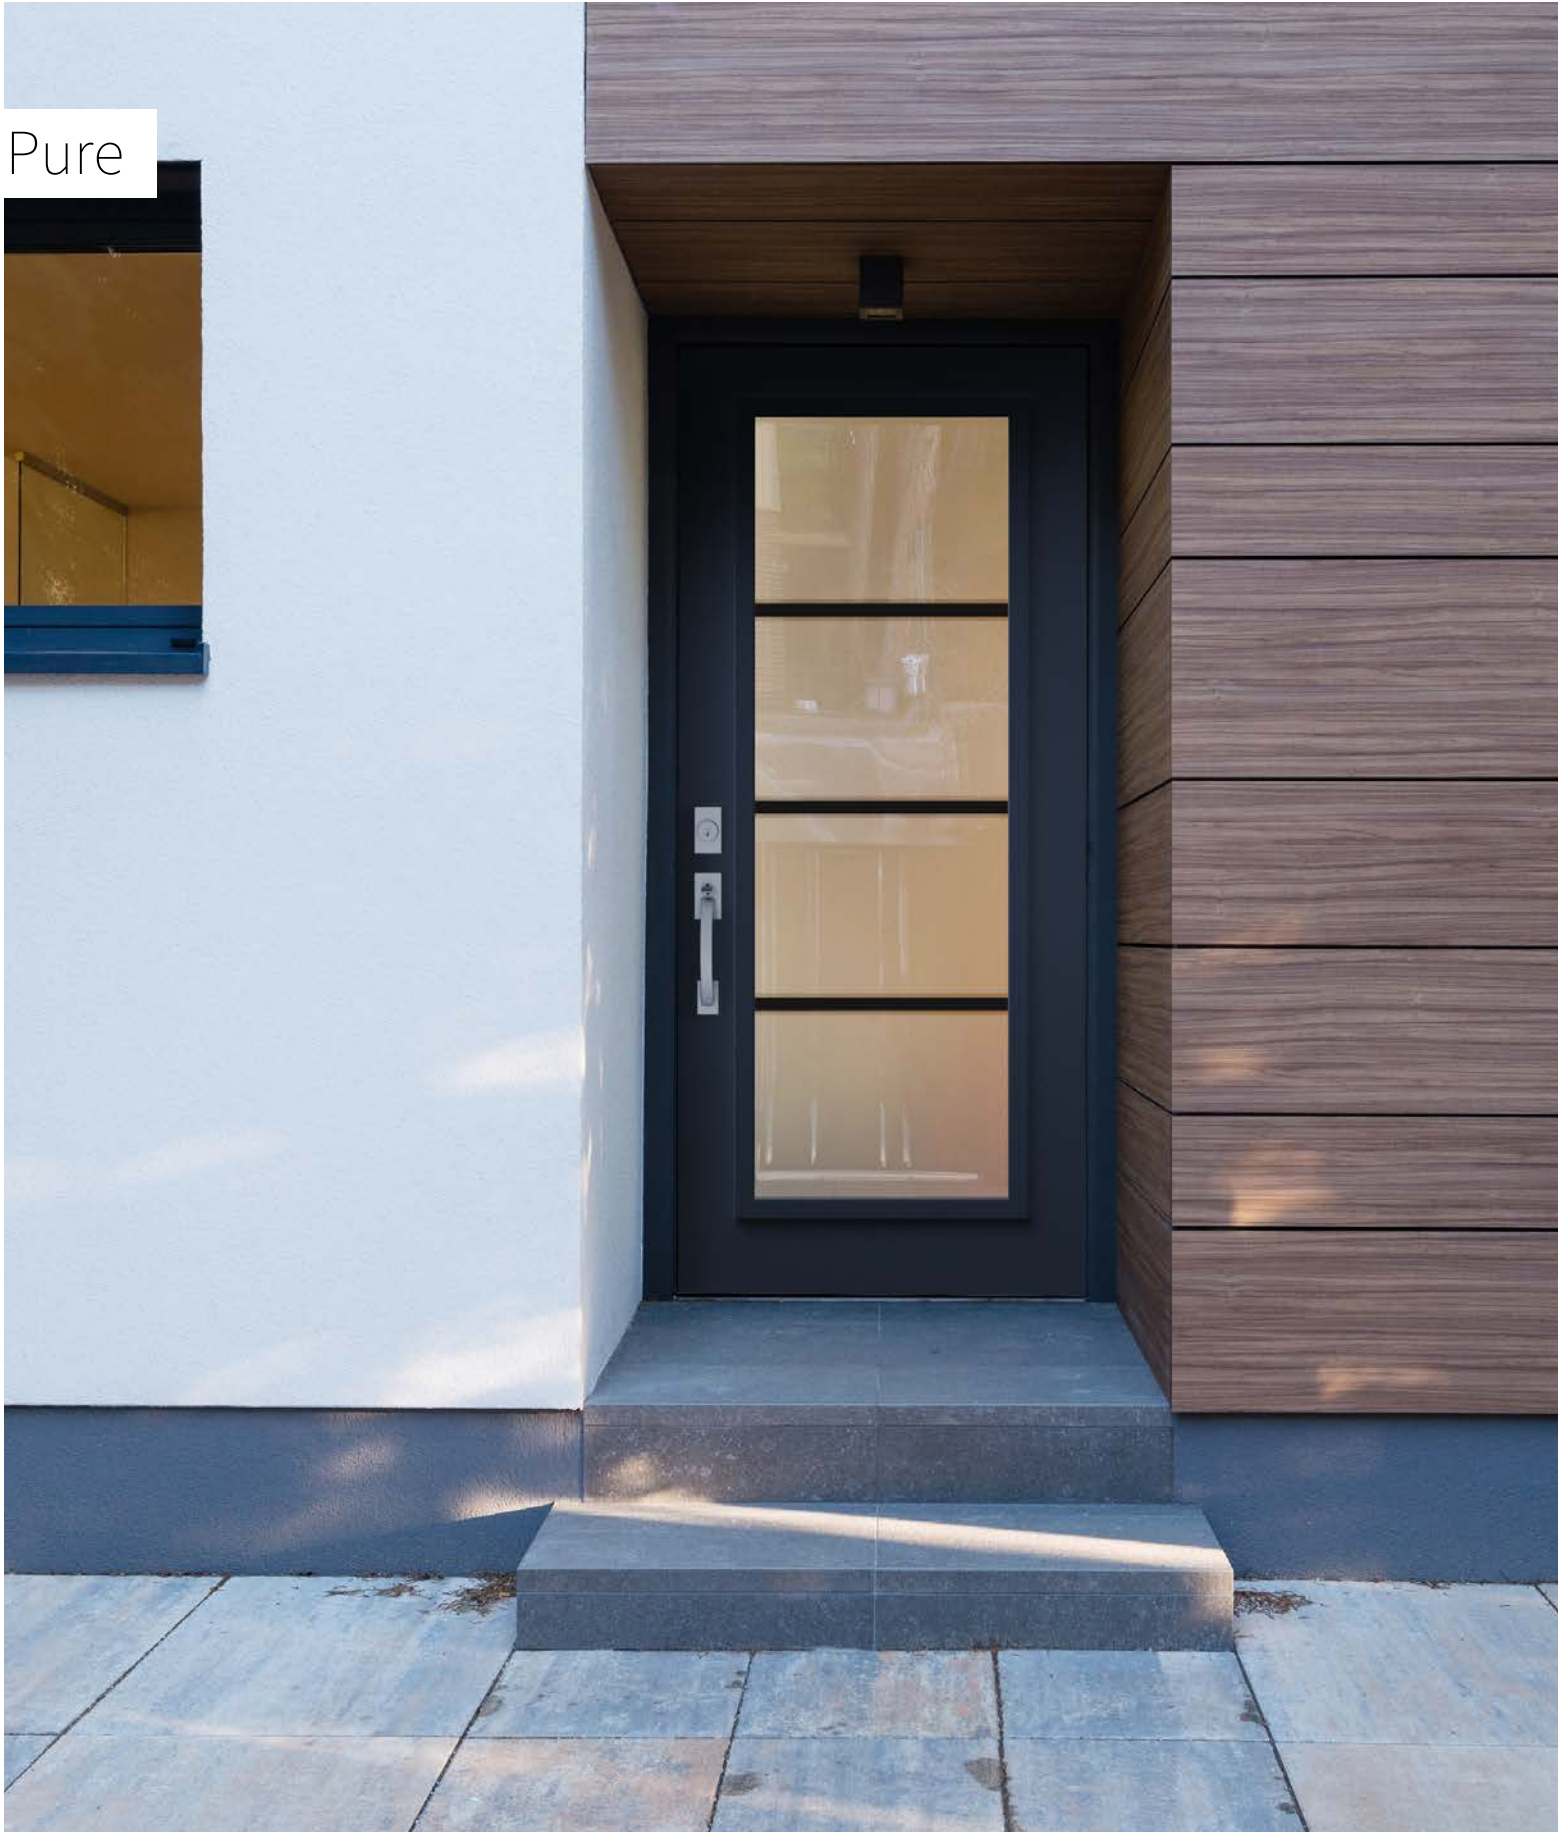

Pure

Uno steel door. Pure 22" x 64" doorglass p.51.

Pure

Pure adds refinement to your home. An ideal match with black windows and horizontal mullions, Pure is interesting for new construction as well as renovation projects. The subtle clear lines on this silkscreened glass provide a view to the outdoors while ensuring privacy.