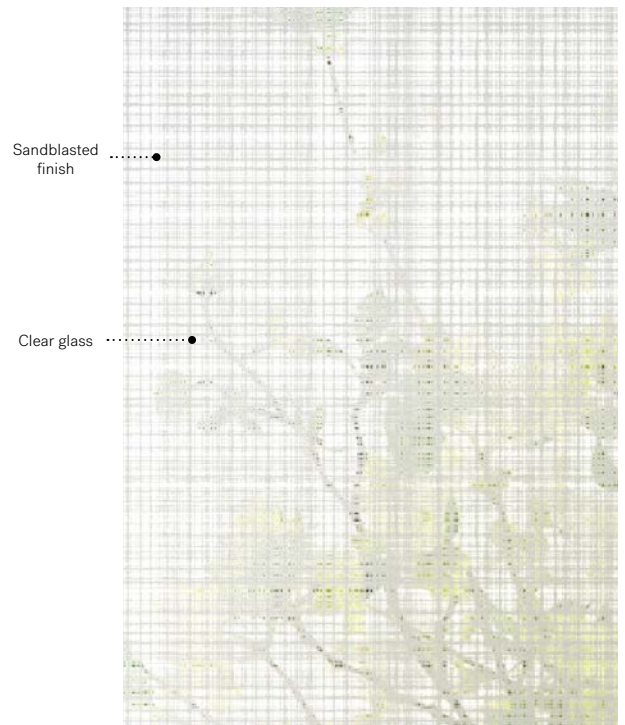

Textile

Textile offers a delicate texture of sandblasted finish fibers, intertwined to create privacy and to filter light. Textile pairs perfectly with natural materials and textures of wood and stone to create a rustic and warm atmosphere.

Silkscreened glass: sandblasted finish on clear glass
Frames: Contemporary or NovaPVC
Sidelites and transoms: Looks great accompanied by sandblasted finish or clear glass

Privacy level **2/5**
SEMI-PRIVATE

Frames	22"×64"	22"×48"	22"×36"	22"×14 7/16"
Contemporary	07-400-060-005	07-400-057-005	07-400-050-005	07-400-260-005
NovaPVC	07-400-060-001	07-400-057-001	07-400-050-001	07-400-260-001

Frames	7"×64"	8"×48"	8"×36"
Contemporary	07-400-005-005	07-400-017-005	07-400-010-005
NovaPVC	07-400-005-001	07-400-017-001	07-400-010-001