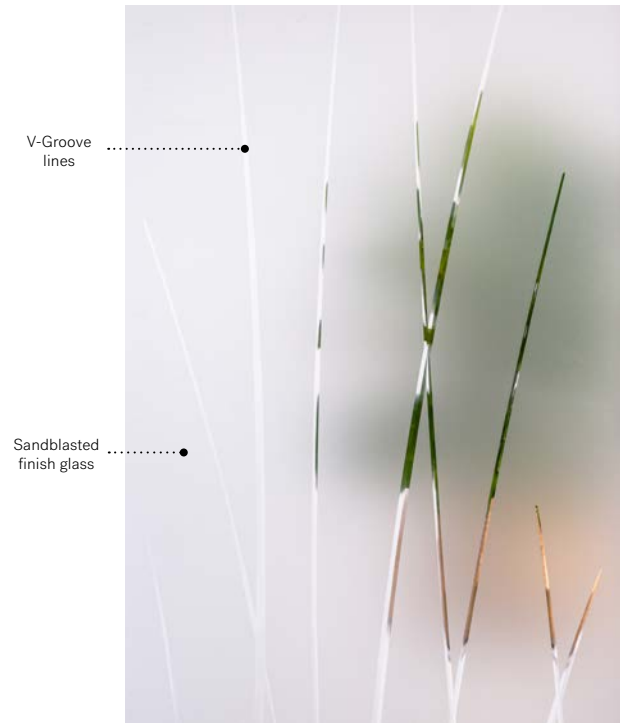

Emori

London steel door p.21. Emori 22" x 36" doorglass p.75.

Emori

Emori is a subtle and elegant design inspired by nature. With overlapping polished V-Groove lines, Emori provides both a high degree of privacy and visibility to the outside. This model is a great match with country-style or classic style homes.

V-Groove: sandblasted finish glass with polished V-Groove lines
Frames: Contemporary or NovaPVC
Sidelites and transoms: Looks great accompanied by sandblasted finish glass
 Available in custom sizes

Privacy level **4/5**
 PRIVATE