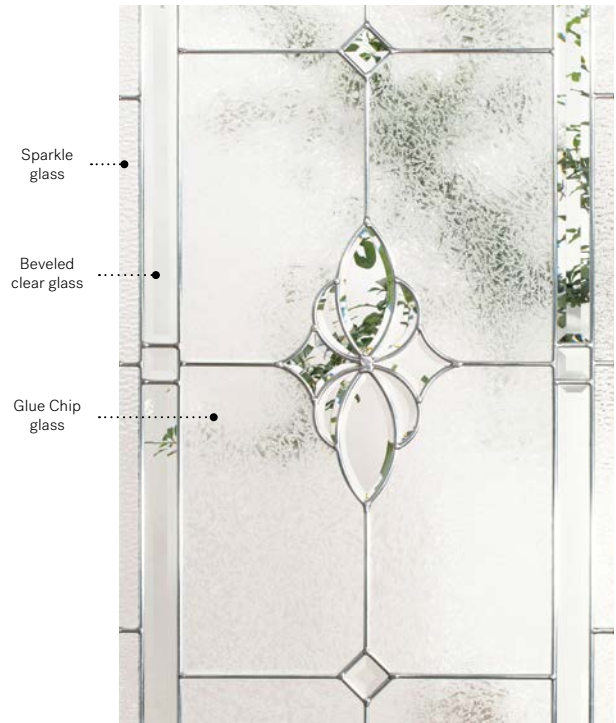

Mystique

Showcasing the beauty of handcrafted glass, Mystique combines pieces of beveled glass to highlight its delicate centerpiece and create a stunning light effect.

Stained glass: Sparkle glass, Glue Chip glass and beveled clear glass

Caming: Zinc or Brass

Frames: NovaPVC or stainable

Sidelites and transoms: Looks great accompanied by Glue Chip glass

Available in custom sizes

Privacy level

2/5

SEMI-PRIVATE

Frames 22" x 64"