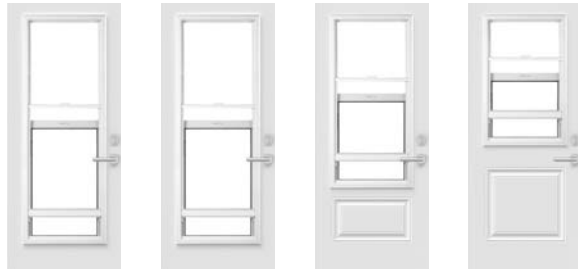

Elevation Clear glass

Clear glass — Low E/Argon

- 22"×64"
  24-079-060-002
- 20"×64"
  24-079-038-002
- 22"×48"
  24-079-057-001
- 22"×36"
  24-079-050-001