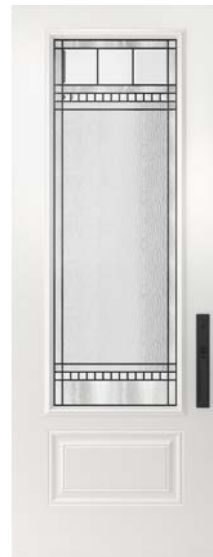

Orleans door

36" x 95"
Chanelle stained glass, 22" x 64"

Gentek, Pearl 534

NEW