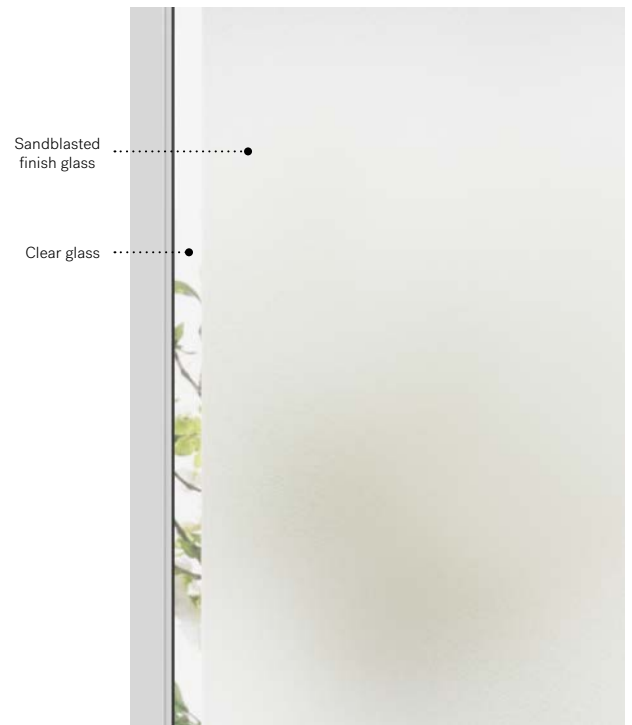

- Silkscreened glass:** sandblasted finish on clear glass
- Frames:** Contemporary or NovaPVC
- Orientation:** Available in left and right versions as seen from outside
- Sidelites and transoms:** Looks great accompanied by sandblasted finish or clear glass