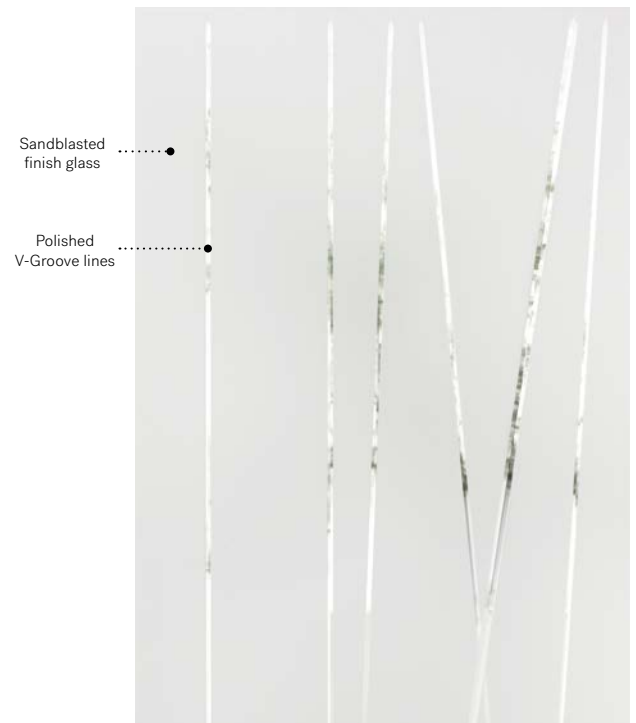

Rhythm

True to its name, Rhythm features a bold, measured pattern of V-Groove lines, making it a perfect fit for homes designed using natural materials.

V-Groove: sandblasted finish glass with polished V-Groove lines

Frames: Contemporary, NovaPVC or stainable

Sidelites and transoms: Looks great accompanied by sandblasted finish glass.

Available in custom sizes

Privacy level

4/5

PRIVATE

Contemporary 06-368-060-003
NovaPVC 06-368-060-001
Stainable 06-368-060-002

06-368-057-003
06-368-057-001

06-368-050-003
06-368-050-001
06-368-050-002

06-368-259-003
06-368-259-001
06-368-259-002

06-368-260-003
06-368-260-001
06-368-260-002

Contemporary 06-368-005-003
NovaPVC 06-368-005-001
Stainable 06-368-005-002

06-368-017-003
06-368-017-001
06-368-017-002

06-368-010-003
06-368-010-001
06-368-010-002