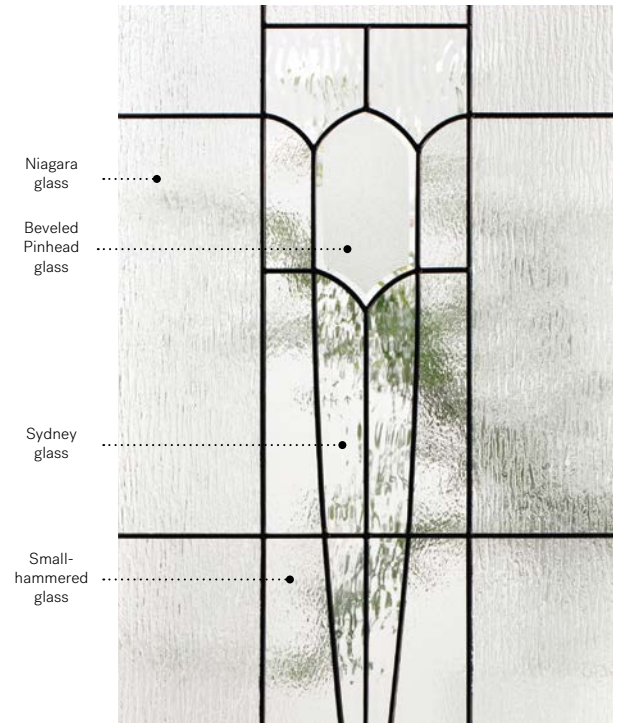

Mistral

Orleans steel door p.21. Mistral 22"×48" doorglass p.82.

Mistral

A nod to Art Nouveau illustrations, Mistral is a tableau of simple, slender shapes.

Stained glass: Niagara glass, Sydney glass, beveled Pinhead glass and Small-hammered glass

Caming: Zinc or Patina

Frames: NovaPVC or stainable

Sidelites and transoms: Looks great accompanied by Niagara glass

Available in custom sizes

Privacy level

3/5

SEMI-PRIVATE

Frames 22" x 64"