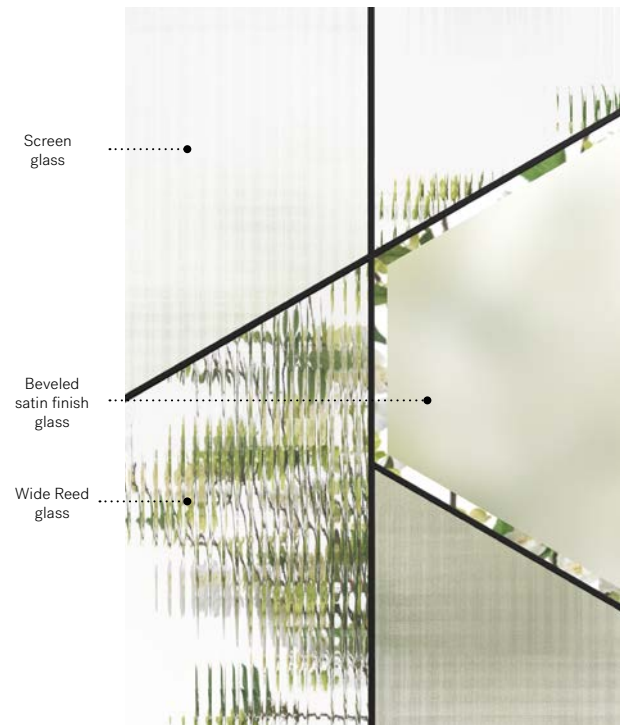

Bolero

Uno steel door. Bolero 22" x 64" doorglass p.37.

Bolero

A dance of retro and modern textures assembled in dynamic geometric shapes. With its daring composition that will not go unnoticed, Bolero sets the tone for your “mid-century modern” or contemporary style home and pairs perfectly with your Scandinavian-inspired furniture and accessories.

Privacy level **3/5**
SEMI-PRIVATE

Frames	22"×64"	22"×48"
Contemporary	10-394-060-005	10-394-057-005
NovaPVC	10-394-060-001	10-394-057-001

Edge

Uno steel door. Edge 22" x 64" doorglass with 13 7/8" x 79" sidelite p.38.