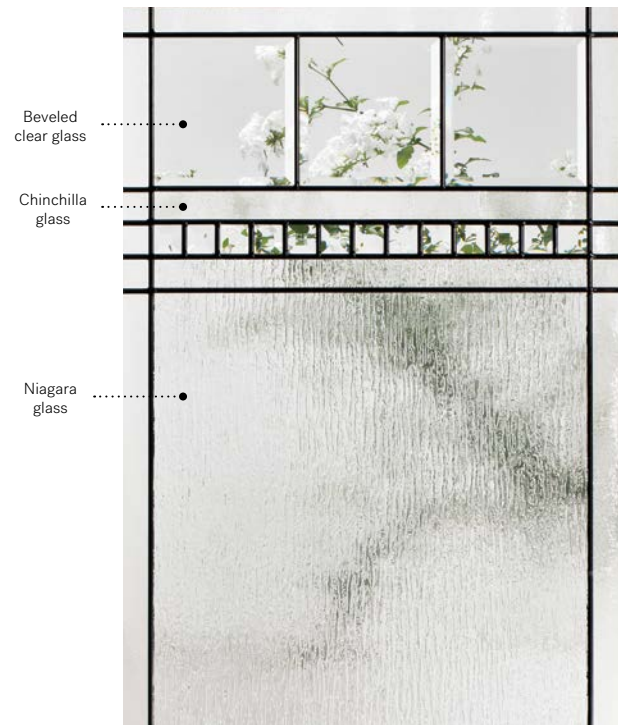

Chanelle

Chanelle will bring a stately, elegant and timeless touch to any home, classic or modern. With clean lines and bright bevels, it creates stunning light effects.

Stained glass: Chinchilla glass, beveled clear glass and Niagara glass

Caming: Patina

Frames: Contemporary, NovaPVC or stainable

Sidelites and transoms: Looks great accompanied by Niagara glass

Available in custom sizes

Privacy level

3/5

SEMI-PRIVATE

Contemporary 10-308-060-003
NovaPVC 10-308-060-001
Stainable 10-308-060-002

Contemporary N/A
NovaPVC 10-308-050-003
Stainable 10-308-050-004

Contemporary 10-308-260-001
NovaPVC N/A
Stainable N/A

Contemporary 10-308-017-003
NovaPVC 10-308-017-001
Stainable 10-308-017-002

Contemporary N/A
NovaPVC 10-308-010-001
Stainable 10-308-010-002