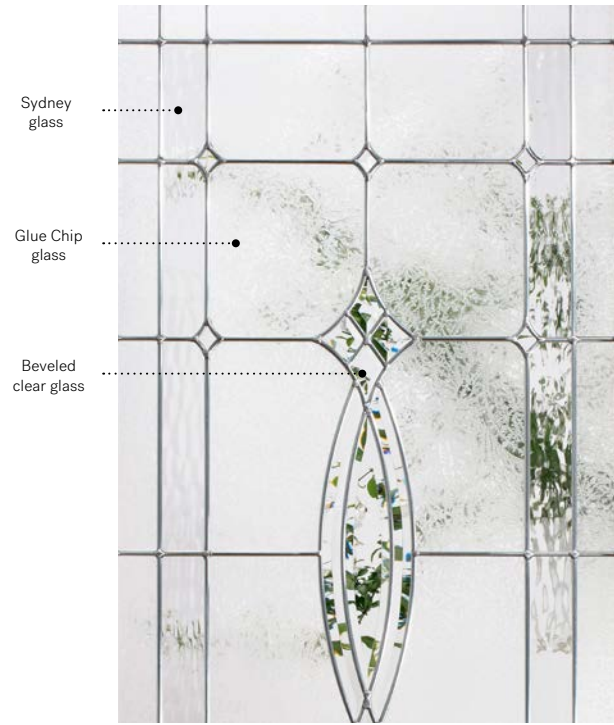

Frames 7" x 64"

		Zinc	Pat.
NovaPVC	10-036-005	011	009
Stainable	10-036-005	016	004

8" x 48"

		Zinc	Pat.
NovaPVC	10-036-017	010	002
Stainable	10-036-017	015	008

8" x 36"

		Zinc	Pat.
NovaPVC	10-036-010	011	003
Stainable	10-036-010	019	004

Evangeline II

Influenced by the decorative arts at the start of the century, the detailed composition of Evangeline II will charm the admirers of stained glass. This model is a perfect fit for a classic or farmhouse style home.

Stained glass: Sydney glass, Glue Chip glass and beveled clear glass.

Caming: Zinc, Patina or Brass.

Frames: NovaPVC or stainable.

Sidelites and transoms: Looks great accompanied by Glue Chip glass.

Available in custom sizes.

Privacy level

3/5

SEMI-PRIVATE

Frames	22" × 64"			22" × 48"			22" × 36"					
	Zinc	Pat.	Brass	Zinc	Pat.	Brass	Zinc	Pat.	Brass			
NovaPVC	10-054-060	008	026	002	10-054-057	006	032	001	10-054-050	008	024	002
Stainable	10-054-060	017	032	004	10-054-057	017	034	019	10-054-050	016	033	004