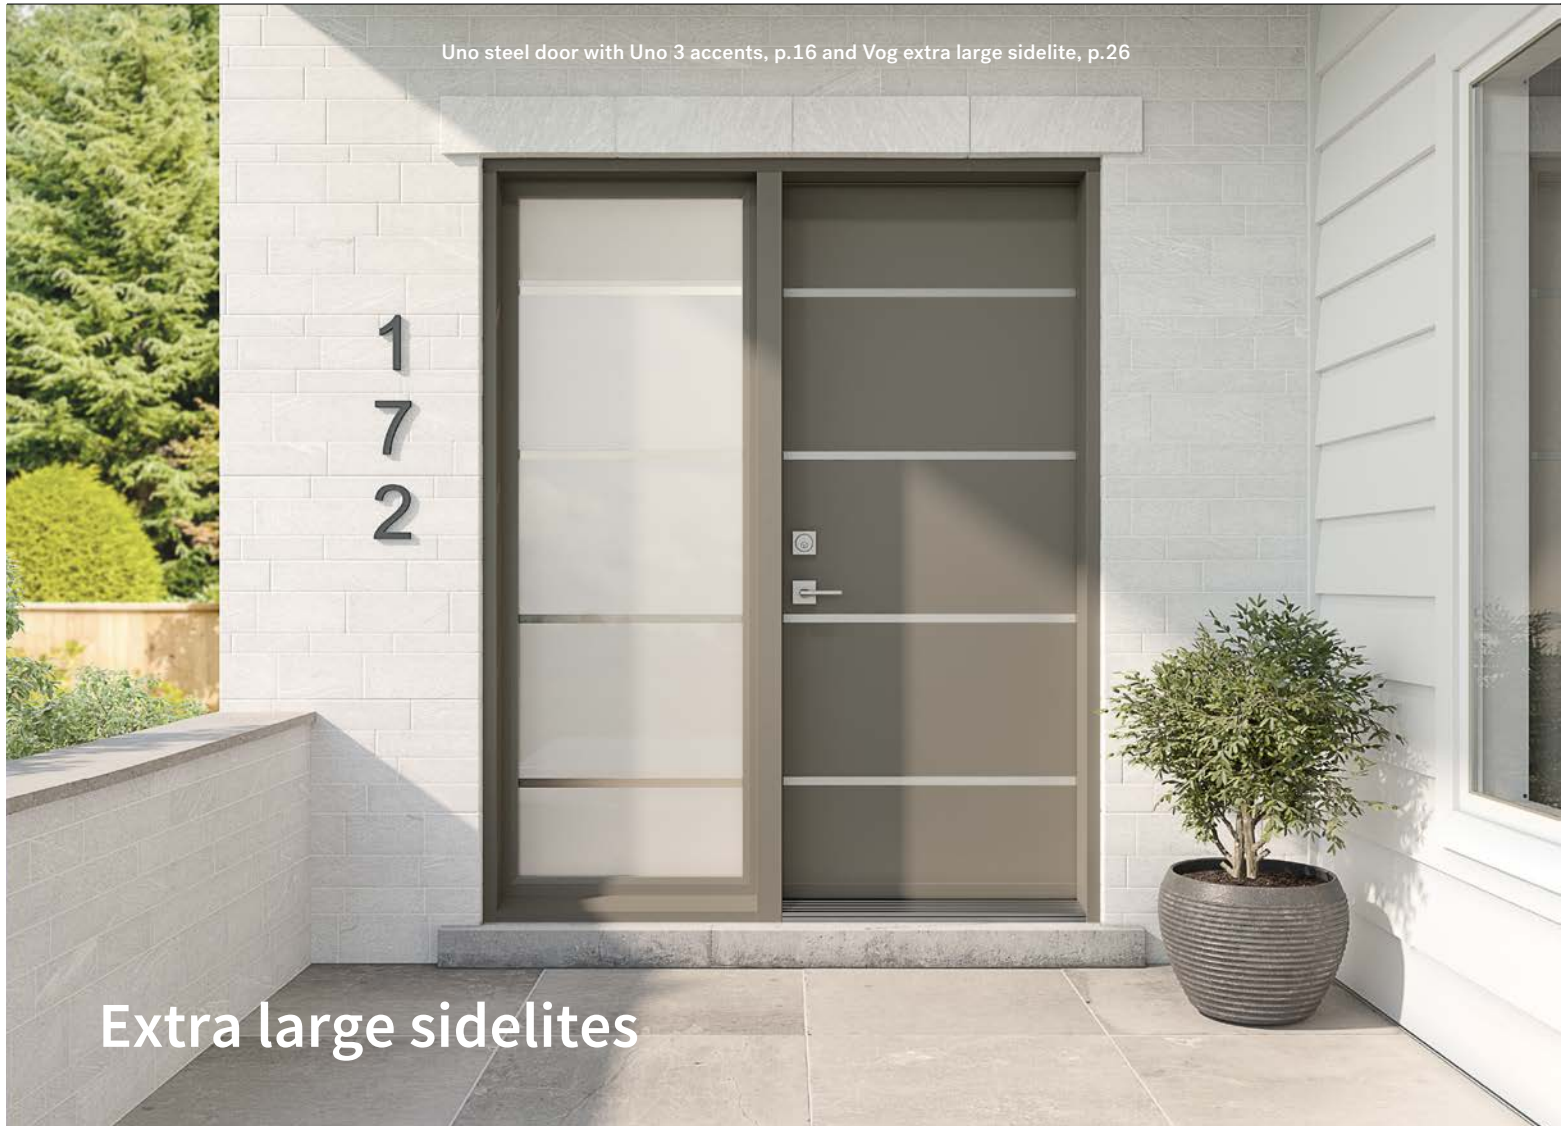

Uno steel door with Uno 3 accents, p.16 and Vog extra large sidelite, p.26

Extra large sidelites