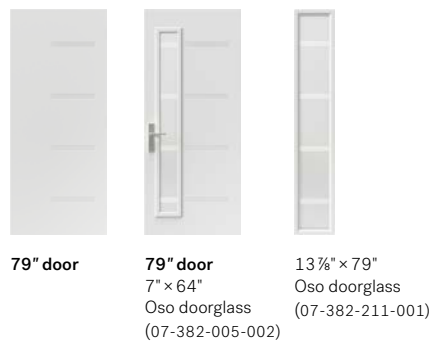

Suggested frame profile
Contemporary

Dimensions
31 3/4", 33 3/4", 35 3/4" x 79"
33 3/4", 35 3/4" x 84"

79" door 79" door
7" x 64"
doorlite

Era embossment

Oso

Discreet lines and complex embossments add up to give Oso its refined and unique style. The asymmetrical design allows for the integration of a doorlite — ideal solution for narrow entryways — or a pull bar for added elegance.

Suggested frame profile
Contemporary

Dimensions
33 3/4", 35 3/4" x 79"

79" door 79" door 13 7/8" x 79"
7" x 64" Oso doorglass
Oso doorglass (07-382-211-001)
(07-382-005-002)

Oso embossment

Linea

Linea's strong embossments give it a post-industrial look. This model is specifically designed to integrate a doorlite or a pull bar making Linea the ideal solution for narrow entryways.