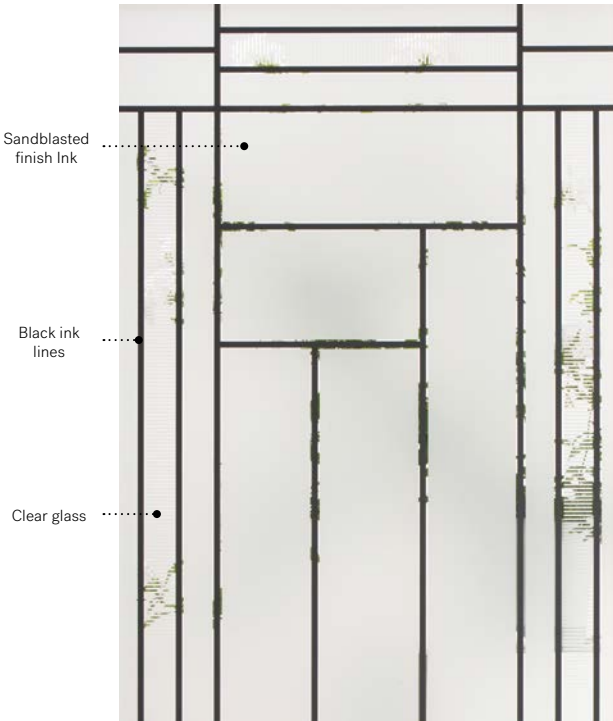

Louisbourg

Orleans steel door p.21. Louisbourg 22" x 48" doorglass p.81.

Louisbourg

Louisbourg's elegant geometry evokes glass etchings. The asymmetrical grid creates a striking dynamic composition.

Silkscreened glass: sandblasted finish ink and black ink
Frames: Contemporary or NovaPVC
Sidelites and transoms: Looks great accompanied by sandblasted finish glass

Mistral

Orleans steel door p.21. Mistral 22"×48" doorglass p.82.

Mistral

A nod to Art Nouveau illustrations, Mistral is a tableau of simple, slender shapes.

Stained glass: Niagara glass, Sydney glass, beveled Pinhead glass and Small-hammered glass