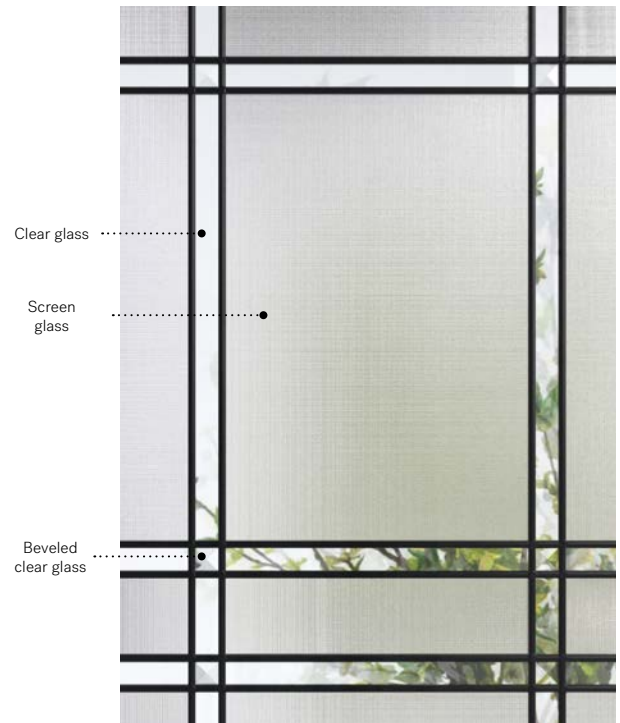

Crystal

Orleans steel door p.21. Crystal 22" x 48" doorglass with 8" x 48" sidelite p.73.

NEW

Crystal

Crystal offers a harmonious balance between country and contemporary styles thanks to its composition of Screen glass, clear perpendicular lines and elegant beveled squares. This model adds a modern touch to classic-style homes with stone or brick facades.

Stained glass: Screen glass, clear glass, beveled clear glass
Caming: Patina
Frames: Contemporary or NovaPVC
Sidelites and transoms: Looks great accompanied by Screen glass
 Available in custom sizes

Privacy level **3/5**
 SEMI-PRIVATE