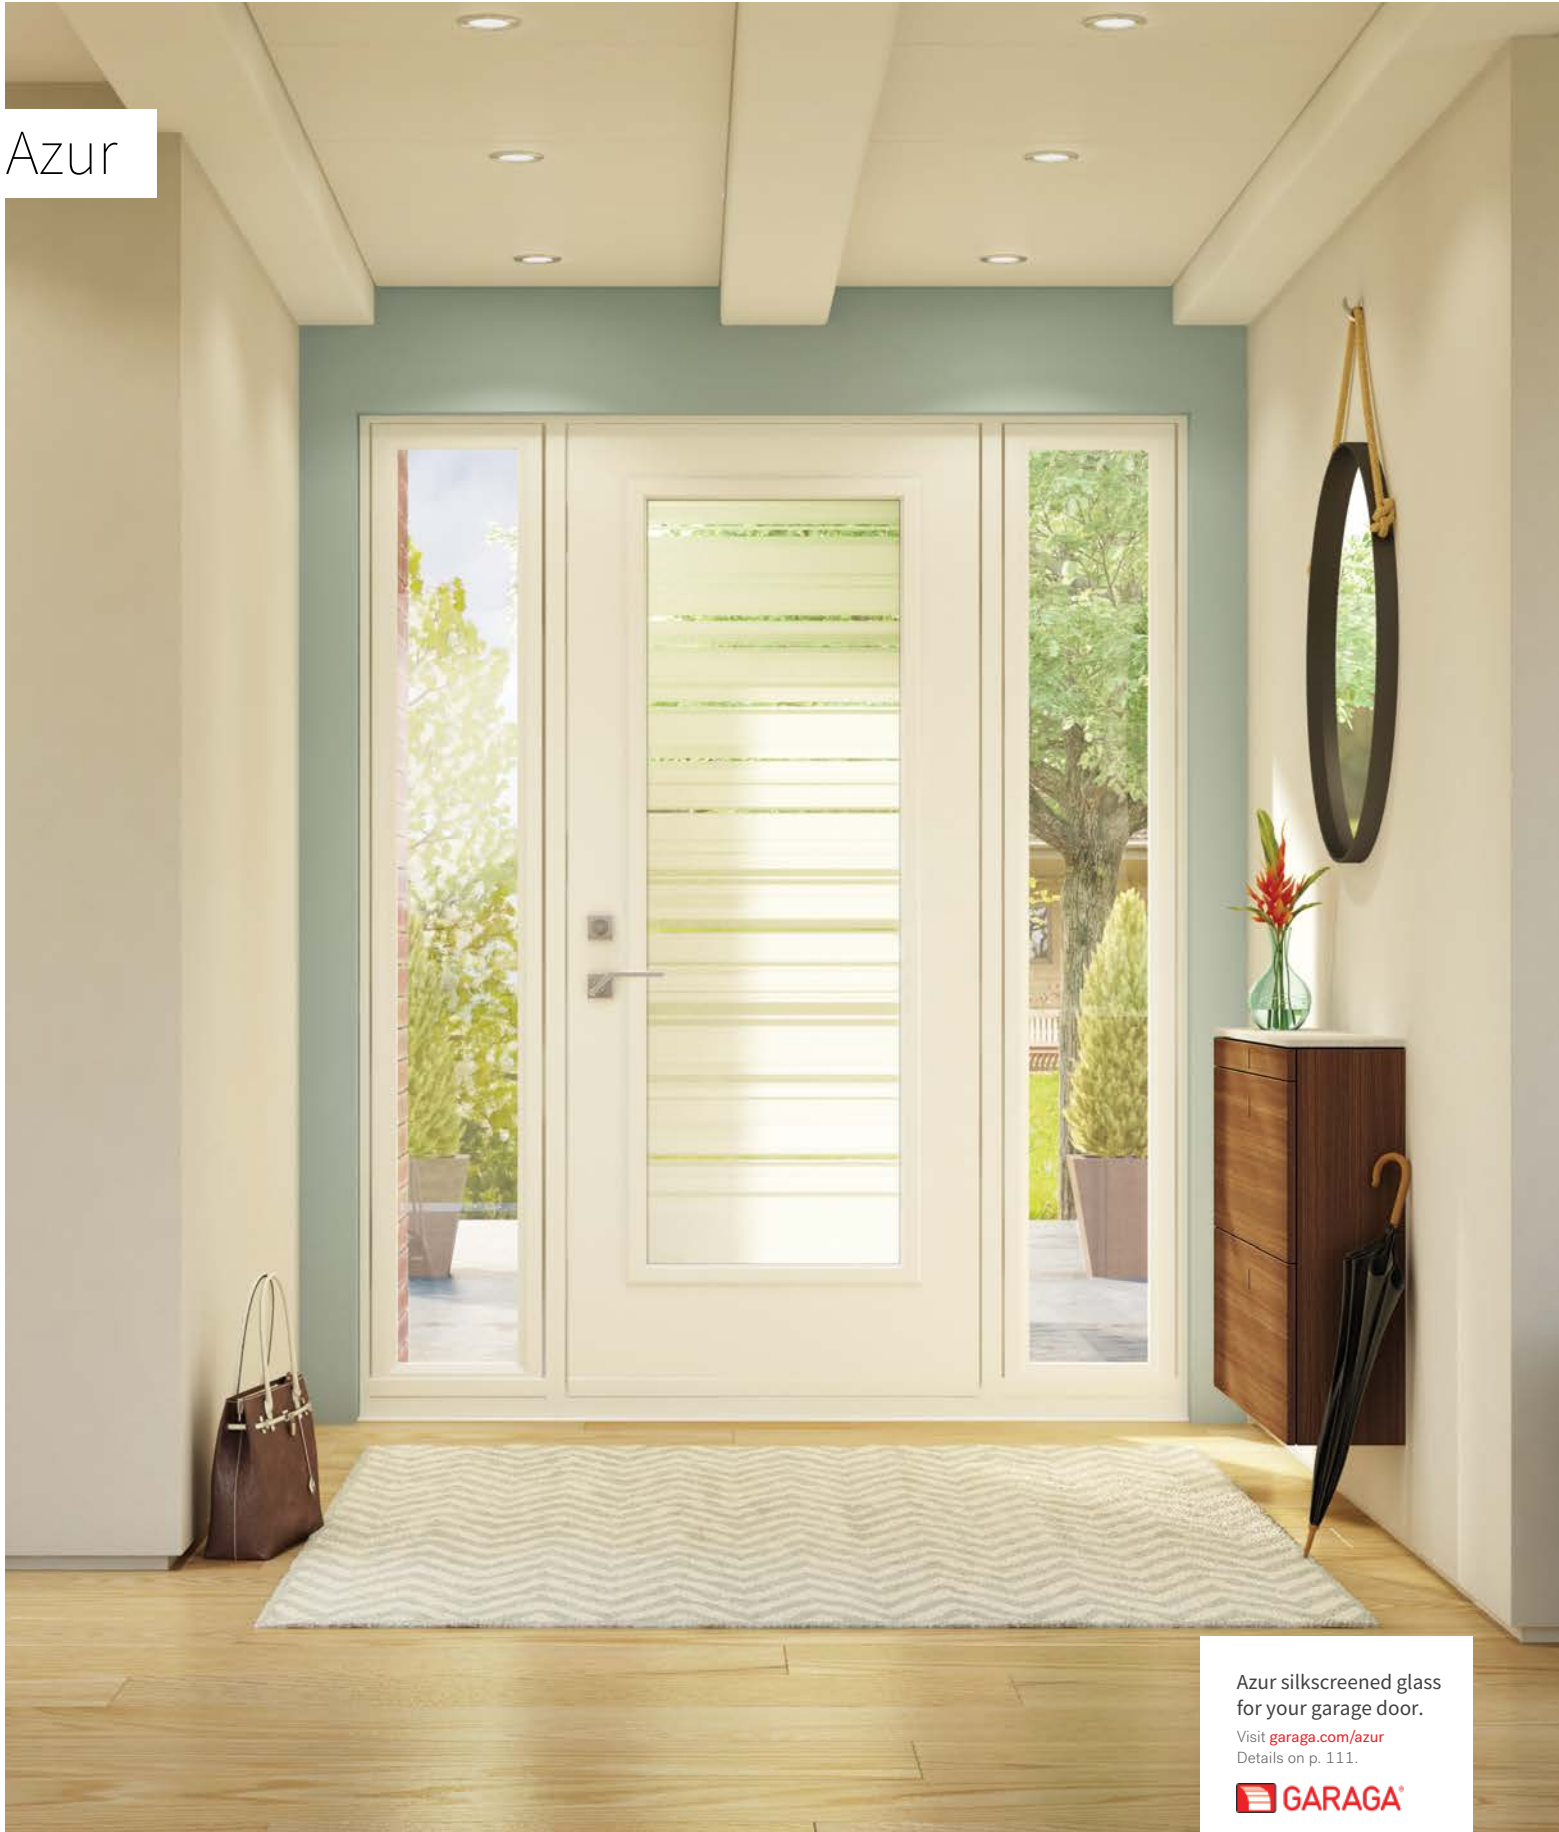

Azur

Azur silkscreened glass
for your garage door.

Visit garaga.com/azur
Details on p. 111.

Uno steel door. Azur 22" x 64" doorglass p.33. clear glass 13 7/8" x 79" sidelites.