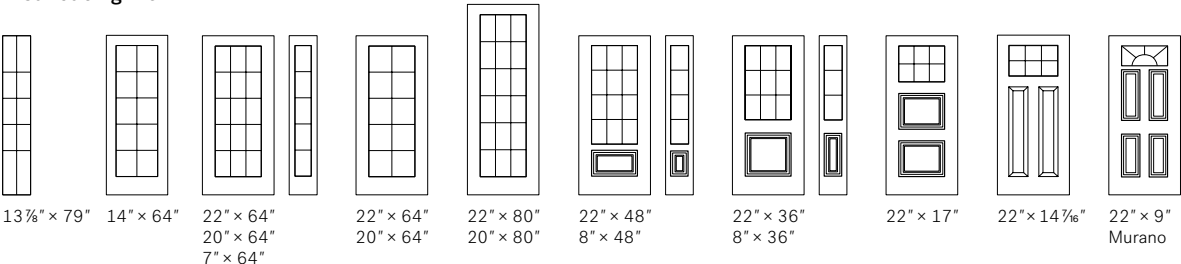

Distinction grille

13 3/8" x 79" 14" x 64" 22" x 64"
20" x 64"
7" x 64"
22" x 64"
20" x 64"
22" x 80"
20" x 80"
22" x 48"
8" x 48"
22" x 36"
8" x 36"
22" x 17"
22" x 14 7/16"
22" x 9"
Murano