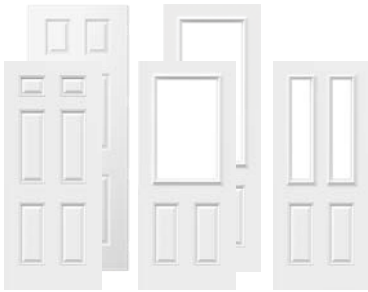

Available options

79" door 95" door
79" door 22" x 36" doorlite
79" door 8" x 36" doorlites