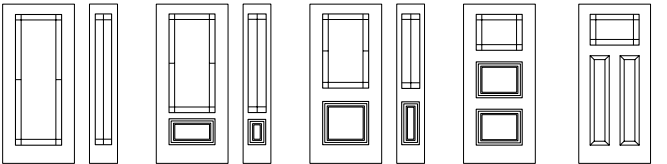

Perimeter grille

22" x 64"
20" x 64"
7" x 64"
22" x 48"
8" x 48"
22" x 36"
8" x 36"
22" x 17"
22" x 14 7/16"

Custom configurations

Create a custom configuration with your choice of split, color, and grill profile, in the size that fits your project.