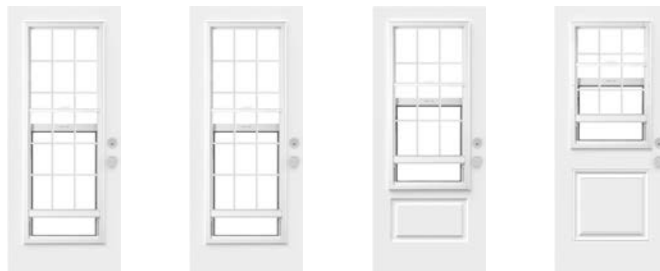

Distinction grilles — Low E/Argon