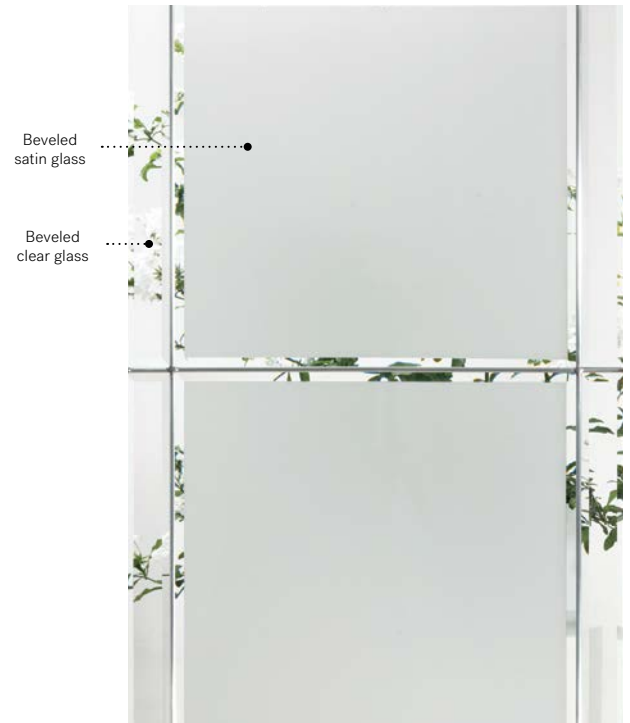

Opal

Orleans steel door with Prestige mouldings p.21. Opal 22" x 48" doorglass p.85.

Opal

Opal is the result of a rich arrangement of beveled glass in a timeless style. Clear and Satin finish glass will ensure the privacy of your home while allowing light to flood in. The softness of its simple and symmetrical shapes will add elegance to your architecture.

Stained glass: Beveled clear glass and beveled Satin glass
Caming: Zinc
Frames: Contemporary, NovaPVC or stainable
Sidelites and transoms: Looks great accompanied by Satin finish glass
 Available in custom sizes