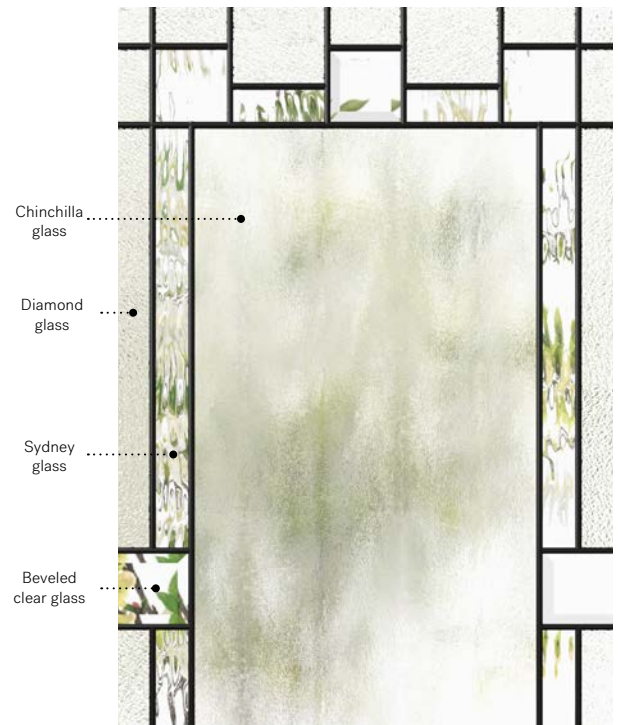

Portrait

This Craftsman style inspired stained glass is made up of textures that evoke the beauty of nature. While the chinchilla glass dances with the sun, its diamond glass fills your entrance with sparkling light.

Stained glass: Chinchilla glass, beveled clear glass, Diamond glass and Sydney glass

Caming: Patina

Frames: Contemporary or NovaPVC

Sidelites and transoms: Looks great accompanied by Chinchilla glass

Available in custom sizes

Privacy level

4/5

PRIVATE

Frames 22" x 64"
Contemporary 10-402-060-005
NovaPVC 10-402-060-001

22" x 48"
Contemporary 10-402-057-005
NovaPVC 10-402-057-001

22" x 36"
Contemporary 10-402-050-005
NovaPVC 10-402-050-001

22" x 14 7/16"
Contemporary 10-402-260-005
NovaPVC 10-402-260-001

Frames 7" x 64"
Contemporary 10-402-005-005
NovaPVC 10-402-005-001

8" x 48"
Contemporary 10-402-017-005
NovaPVC 10-402-017-001

8" x 36"
Contemporary 10-402-010-005
NovaPVC 10-402-010-001