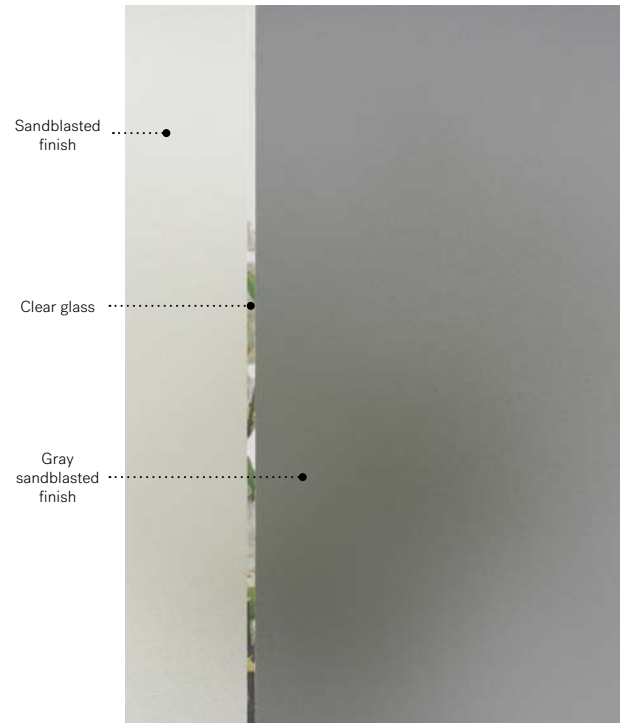

Nuando

Uno steel door. Nuando 22" x 64" right doorglass p.49. sandblasted finish glass sidelite and clear glass transom.

Nuando

Simple and minimalist, Nuando stands out with its gray sandblasted finish glass. This window matches the asymmetrical arrangement of windows and volumes on contemporary-style houses. Available in right or left versions.

Silkscreened glass: Gray sandblasted finish, white sandblasted finish and a clear glass line

Frames: Contemporary or NovaPVC

Orientation: Available in left and right versions as seen from outside.

Sidelites and transoms: Looks great accompanied by sandblasted finish glass