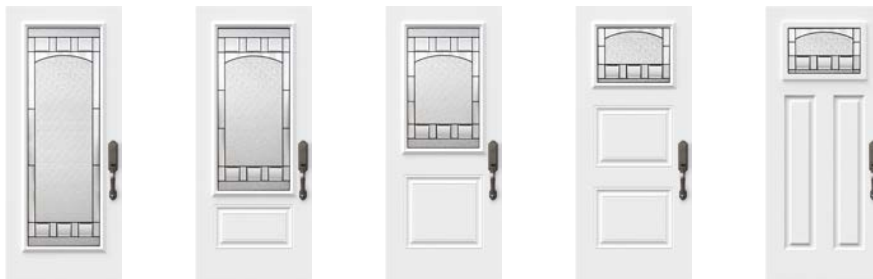

Caming: Zinc or Patina

Frames: Contemporary, NovaPVC or stainable

Sidelites and transoms: Looks great accompanied by Chinchilla glass

Available in custom sizes

Privacy level **3/5**
SEMI-PRIVATE

Frames	22" x 64"		22" x 48"		22" x 36"		22" x 17"		22" x 14 7/16"	
	Zinc	Pat.	Zinc	Pat.	Zinc	Pat.	Zinc	Pat.	Zinc	Pat.
Contemporary	10-258-060-010	012	10-258-057-011	013	10-258-050-011	013	10-258-259-007	009	10-258-260-007	001
NovaPVC	10-258-060-009	001	10-258-057-010	001	10-258-050-010	001	10-258-259-005	001	10-258-260-006	008
Stainable	10-258-060-011	005	10-258-057-012	005	10-258-050-012	006	10-258-259-008	004	N/A	