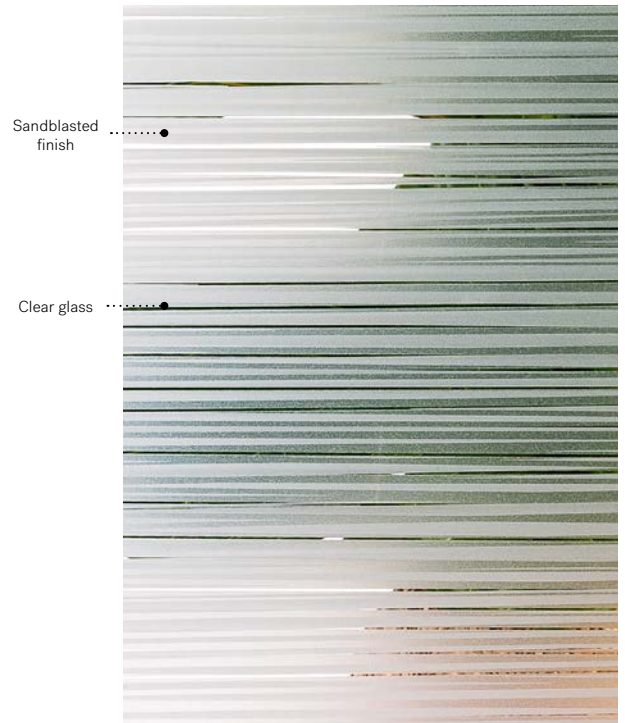

Kira

Two layers of fine, sandblasted finish lines overlap to create a natural looking pattern that provides a good degree of privacy. Kira delicately filters light and fills your entrance with a sense of calm.

Silkscreened glass: Dual layered sandblasted finish on clear glass
Frames: Contemporary or NovaPVC
Sidelites and transoms: Looks great accompanied by sandblasted finish or clear glass

Privacy level **3/5**
SEMI-PRIVATE

Frames	22"×64"	22"×48"	22"×36"	22"×17"	22"×12"
Contemporary	07-381-060-002	07-381-057-002	07-381-050-002	07-381-259-002	07-381-053-002
NovaPVC	07-381-060-001	07-381-057-001	07-381-050-001	07-381-259-001	07-381-053-001

Frames	7"×64"	13 7/8"×79" tip-to-tip
Contemporary	07-381-005-002	07-381-211-001
NovaPVC	07-381-005-001