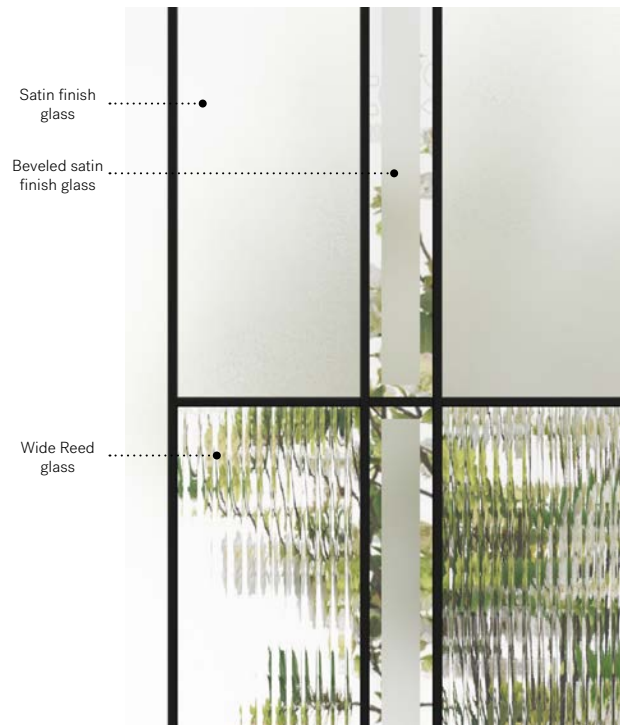

Silkscreened glass: sandblasted finish on clear glass
Frames: Contemporary or NovaPVC
Sidelites and transoms: Looks great accompanied by sandblasted finish or clear glass

Clear glass

Sandblasted finish

Privacy level

3/5

SEMI-PRIVATE

Frames	22"×64"	22"×48"	22"×36"	7"×64"	8"×48"	8"×36"
Contemporary	07-399-060-005	07-399-057-005	07-399-050-005	07-399-005-005	07-399-017-005	07-399-010-005
NovaPVC	07-399-060-001	07-399-057-001	07-399-050-001	07-399-005-001	07-399-017-001	07-399-010-001

Nobel

Uno steel door. Nobel 22" x 64" doorglass p.47. Satin finish glass sidelite.

Nobel

A sophisticated looking stained glass designed for today's architectural styles. This model expresses all its nobility thanks to a bold composition and contrasting textures. Nobel will enhance contemporary or classic style single-family homes.