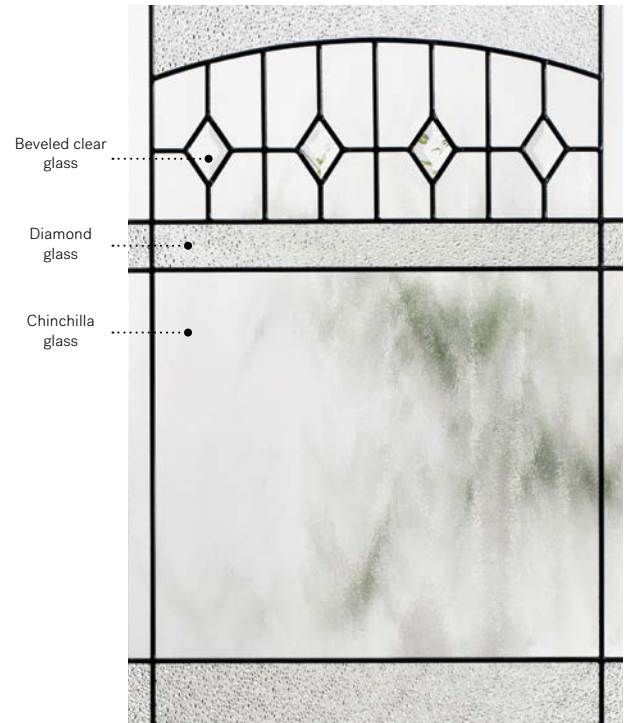

Frames 13 7/8" x 79" tip-to-tip
 Contemporary 10-229-211-001

Liano

Orleans steel door p.21. Liano 22"×48" doorglass p.79. Chinchilla glass 13 7/8"×79" sidelites.

Liano

Stylish and warm, Liano is both classic and minimalist. Enjoy a sparkling light effect in your entryway thanks to the beveled diamonds in its camber top.

Stained glass: Chinchilla glass, beveled clear glass and Diamond glass

Caming: Patina

Frames: Contemporary, NovaPVC or stainable

Sidelites and transoms: Looks great accompanied by Chinchilla glass

Available in custom sizes