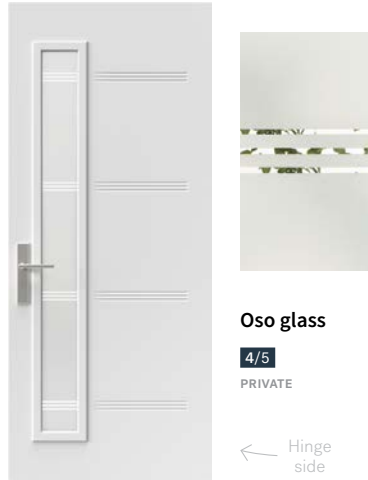

Era embossment