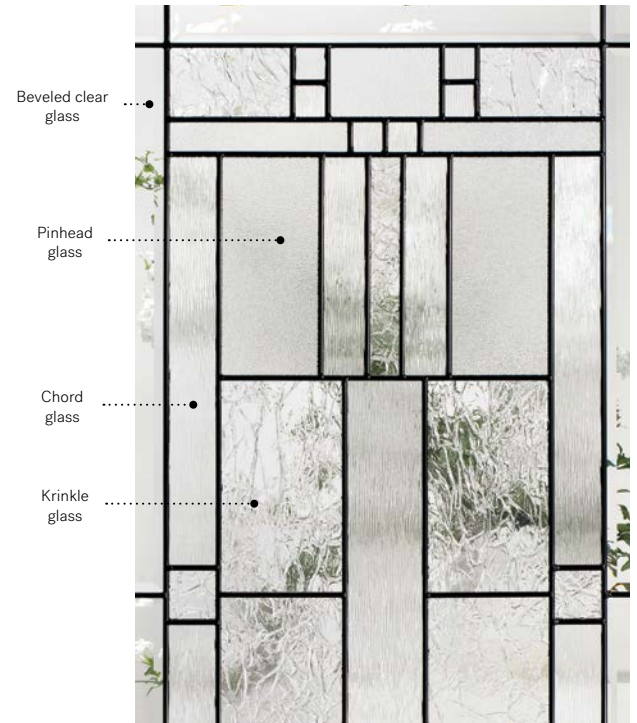

Cachet

Cachet's Prairie-style design blends four striking textures to make your home stand out. On sunny days, enjoy a dazzling light effect in your entryway.

Stained glass: Beveled clear glass, Krinkle glass, Chord glass and Pinhead glass

Caming: Zinc or Patina

Frames: Contemporary, NovaPVC or stainable

Sidelites and transoms: Looks great accompanied by Pinhead glass

Available in custom sizes

Privacy level

3/5

SEMI-PRIVATE