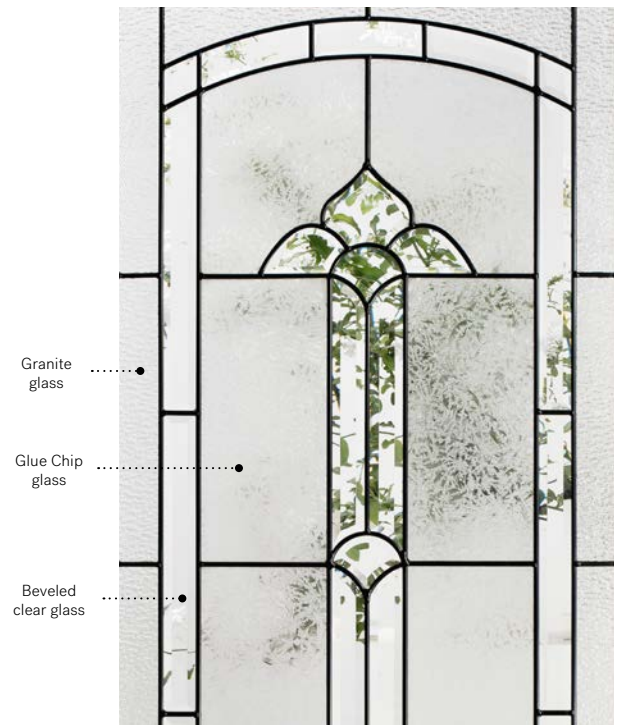

Available in custom sizes.

Privacy level

2/5

SEMI-PRIVATE

Frames	22" × 48"		22" × 36"	
	Zinc	Brass	Zinc	Brass
NovaPVC	10-002-057	004 002	10-002-050	009 003
Stainable	10-002-057	011 010	10-002-050	016 008

Frames	7" × 64"		8" × 48"		8" × 36"	
	Zinc	Brass	Zinc	Brass	Zinc	Brass
NovaPVC	10-002-005	002 001	10-002-017	003 001	10-002-010	005 002
Stainable	10-002-005	018 017	10-002-017	015 014	10-002-010	010 004

Caming: Zinc or Patina

Frames: NovaPVC or stainable

Sidelites and transoms: Looks great accompanied by Granite glass

Available in custom sizes

Privacy level

2/5

SEMI-PRIVATE

Frames 22" x 64"