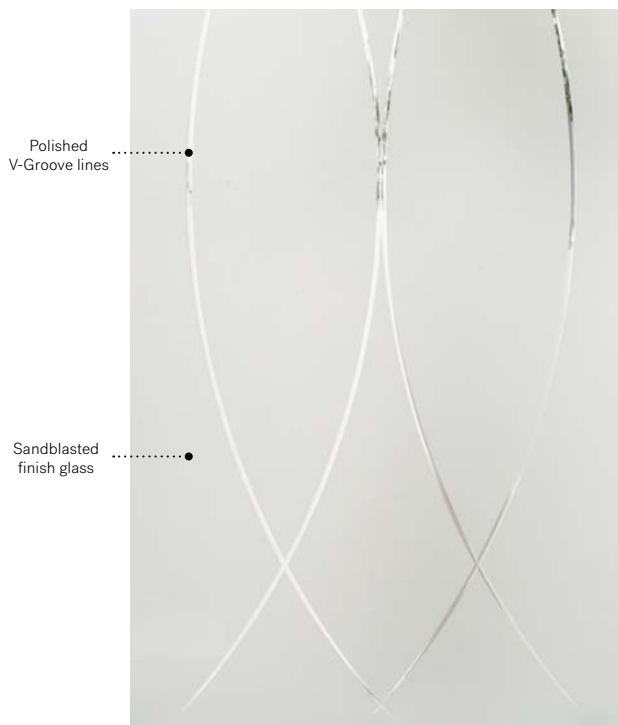

Verso

Soho steel door p.19. Verso 22" x 48" doorglass p.91.

Verso

With its simple and elegant intersecting lines, Verso is a timeless homage to the art of glass cutting.

V-Groove: Polished V-Groove lines on sandblasted finish glass
Frames: Contemporary, NovaPVC or stainable
Sidelites and transoms: Looks great accompanied by sandblasted finish glass
 Available in custom sizes

Winchester

Orleans steel door p.21. Winchester 22" x 48" doorglass p.93. Satin finish glass transom.

Winchester

Classic style doorglass in its simplest form. Sleek and balanced, Winchester offers a rich, contrasting mix of Clear and Satin finish glass with black patina coming. With its elegant beveled clear glass border, Winchester provides both privacy and visibility.