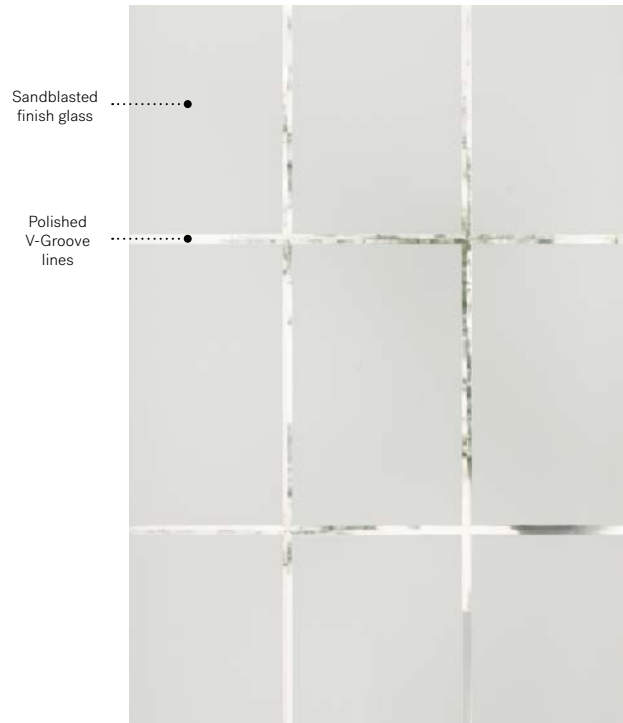

8" x 36"

10-385-010-002
10-385-010-001

Distinction

The Distinction V-Groove model is perfect for matching your doorglass to your gridded home windows. The polished V-Groove lines add a touch of brightness to the sandblasted finish glass creating a bright yet private entrance to your home.

V-Groove: sandblasted finish glass with polished V-Groove lines.

Frames: NovaPVC or stainable.

Sidelites and transoms: Looks great accompanied by sandblasted finish glass. Available in custom sizes.

Privacy level