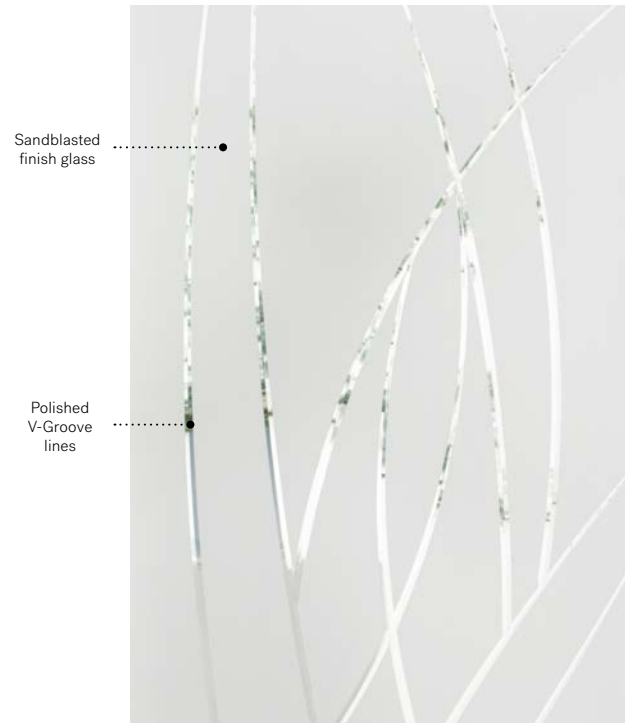

Alys

Alys' V-Groove design suggests motion and is at once natural and abstract, bringing your entryway to life with its dynamic composition.

V-Groove: Polished V-Groove lines on sandblasted finish glass

Frames: Contemporary, NovaPVC or stainable

Sidelites and transoms: Looks great accompanied by sandblasted finish glass

Available in custom sizes

Privacy level

4/5

PRIVATE

Frames	22"×64"	22"×48"	22"×36"	22"×17"	22"×14 7/16"	22"×9"
Contemporary	06-322-060-007	06-322-057-009	06-322-050-011	06-322-259-007	06-322-260-006	06-322-210-006
NovaPVC	06-322-060-001	06-322-057-001	06-322-050-001	06-322-259-001	06-322-260-001	06-322-210-001
Stainable	06-322-060-003	06-322-057-003	06-322-050-003	06-322-259-002	N/A	06-322-210-003

Frames	7"×64"	8"×48"	8"×36"	13 7/8"×79" tip-to-tip
Contemporary	06-322-005-008	06-322-017-009	06-322-010-009	06-322-211-001
NovaPVC	06-322-005-001	06-322-017-001	06-322-010-001	
Stainable	06-322-005-003	06-322-017-003	06-322-010-003