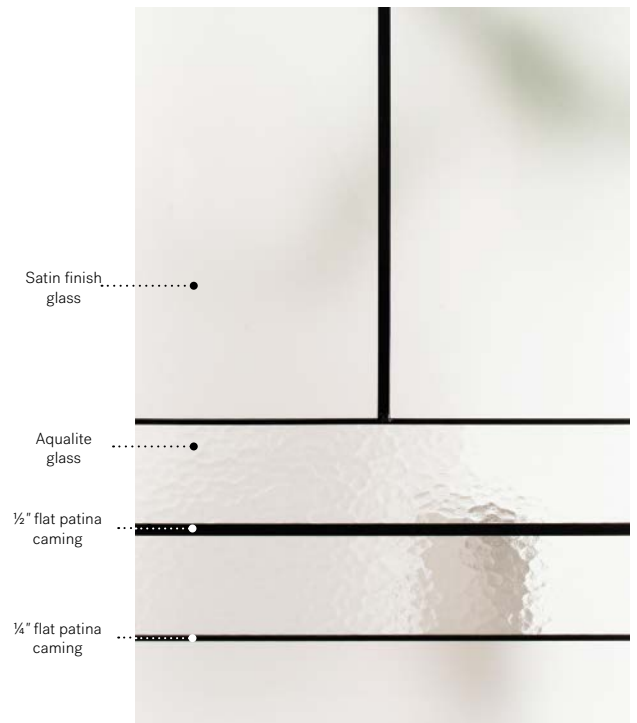

*Masterline and Fluid glass — The pattern of the glass runs parallel to the longest side of the doorglass (see ‡/↔ symbols above.)
Elevation venting unit with Masterline glass p.104. Peak 470 venting unit with Masterline glass, p.107.

Avenue

Soho steel door p.19. Avenue 22" x 48" doorglass p.31. Satin finish glass transom, custom size.

Avenue

Minimalist and urban, Avenue's bold design is out of the ordinary. Its Aqualite and satin finish glass paired with thin and wide flat patina caming create a retro feel. Perfect for a farmhouse-style home or suburban cottage.

Stained glass: Satin finish glass and Aqualite glass
Caming: ½" wide flat patina caming and ¼" wide flat patina caming
Frames: Contemporary, NovaPVC or stainable
Sidelites and transoms: Looks great accompanied by satin finish or clear glass
 Available in custom sizes